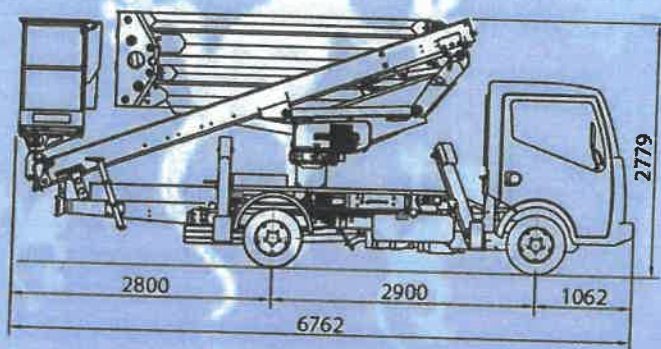

VAME

noleggjo

Colle di Val d'Elsa (SI) Località Belvedere
 Tel. 0577 930187 Fax 0577 905554
www.vamesrl.it

DIMENSIONS

WORKING ENVELOPE

20,2 m*

8,8 m*

200 kg

18,2 m*

1400x700x1100
mm

GVW min 3,5 t

* outreach and height max values and
 repeatability can change
 within ± 3% due to manufacturing
 variation and working condition