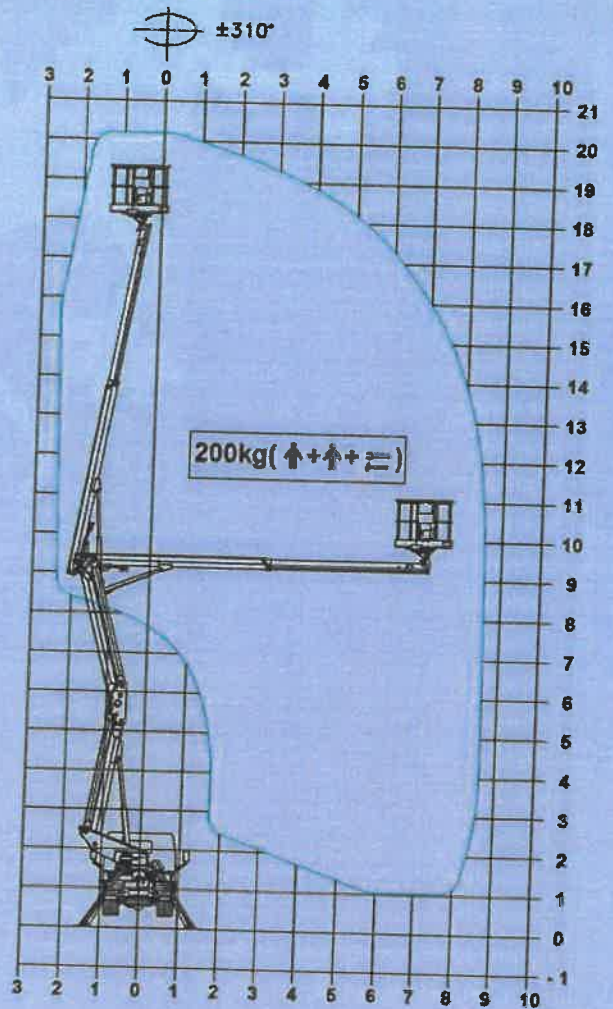

VAME

noleggjo

Colle di Val d'Elsa (SI) Località Belvedere
 Tel. 0577 930187 Fax 0577 905554
www.vamesrl.it

DIMENSIONS

WORKING ENVELOPE

20,2 m*

8,8 m*

200 kg

18,2 m*

1400x700x1100
mm

GVW min 3,5 t

* outreach and height max values and
 repeatability can change
 within ± 3% due to manufacturing
 variation and working condition